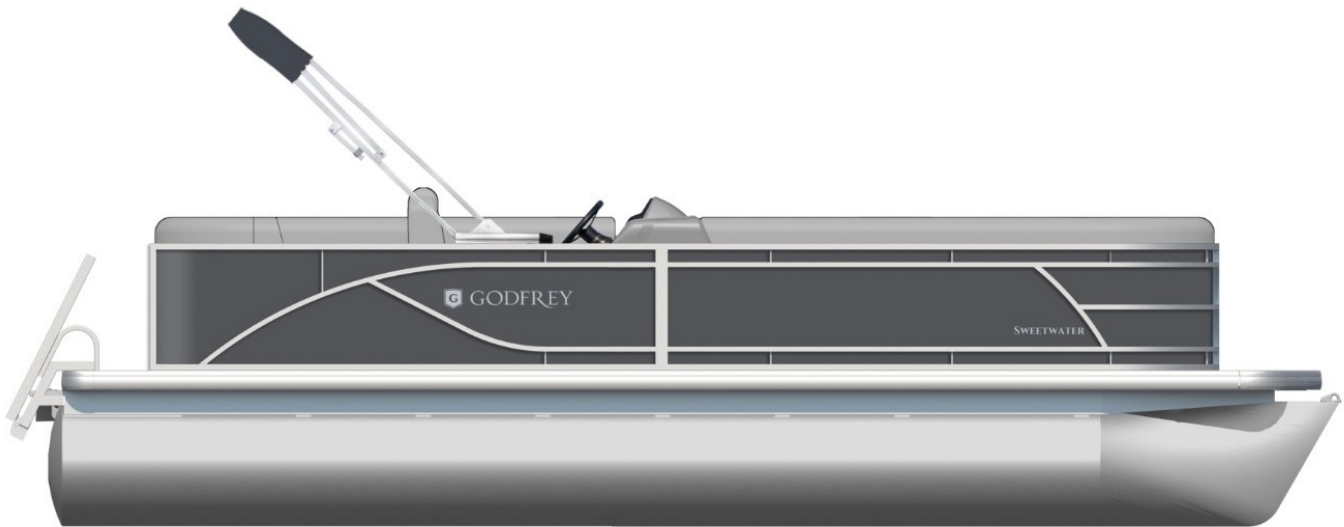

NEW 2024 GODFREY Sweetwater 2086C Tritoon

\$42,987

Description

This unit is on order and will be here soon! Sweetwater Cruise Put down the welcome mat and kick off your shoes, there's just something about a Sweetwater Cruise that feels right. Available in 19 to 24-foot lengths with nearly unlimited customization options, you'll feel right at home while you...

GENERAL INFORMATION

Manufacturer	GODFREY
Model Year	2024
Model Name	Sweetwater 2086C Tritoon
Model Code	Sweetwater 2086C Tritoon
Stock Number	6935
Color	Moonstone
Condition	NEW
Engine	Mercury 115CT outboard