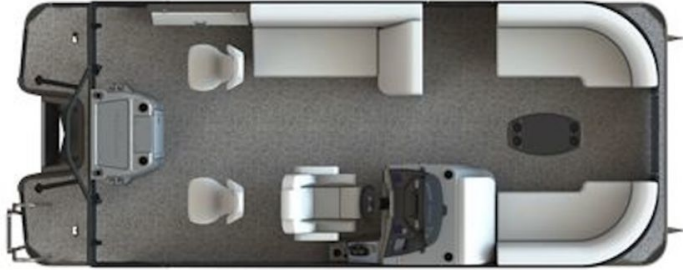

NEW 2024 Sylvan L1 Party Fish

Call For Price

Description

No description available

GENERAL INFORMATION

Manufacturer	Sylvan
Model Year	2024
Model Name	L1 Party Fish
Model Code	L1 Party Fish
Stock Number	HARTWIG GREG
Color	
Condition	NEW
Engine	

Contact

Erv's Sales & Service
1598 N 4th St
Tomahawk, WI 54487
Phone: 715.453.2824
Website:
<https://www.ervssales.com>