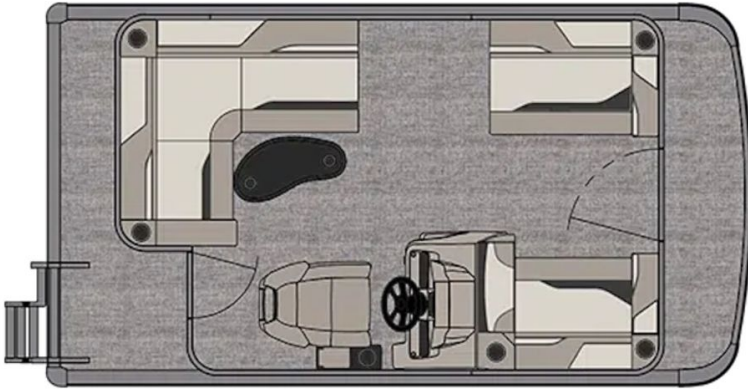

NEW 2024 Tahoe Pontoons Sport Cruise 15 FT

\$19,476

Description

No description available

GENERAL INFORMATION

Manufacturer	Tahoe Pontoons
Model Year	2024
Model Name	Sport Cruise 15 FT
Model Code	Sport Cruise 15 FT
Stock Number	B2115
Color	BLACK
Condition	NEW
Engine	