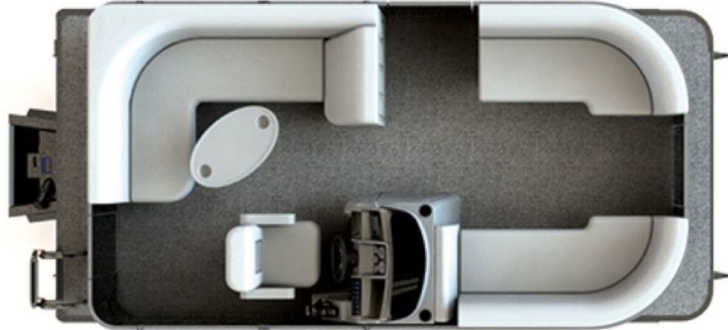

NEW 2024 Sylvan 818 Cruise

Call For Price

Description

2024 Sylvan 818 Cruise SUPERIOR HANDLING Innovation, quality and performance have been Sylvan hallmarks from the day we started building pontoon boats way back in 1948. But just as important is our focus on value. That's why every model in our Mirage Series comes loaded with standard features that othe...

GENERAL INFORMATION

Manufacturer	Sylvan
Model Year	2024
Model Name	818 Cruise
Model Code	818 Cruise
Stock Number	
Color	
Condition	NEW
Engine	

Contact

Power Sports Abrams
2667 E. Frontage Road
Abrams, WI 54101
Phone: 800.261.BOAT
Website:

<https://www.powersportsabrams.com>