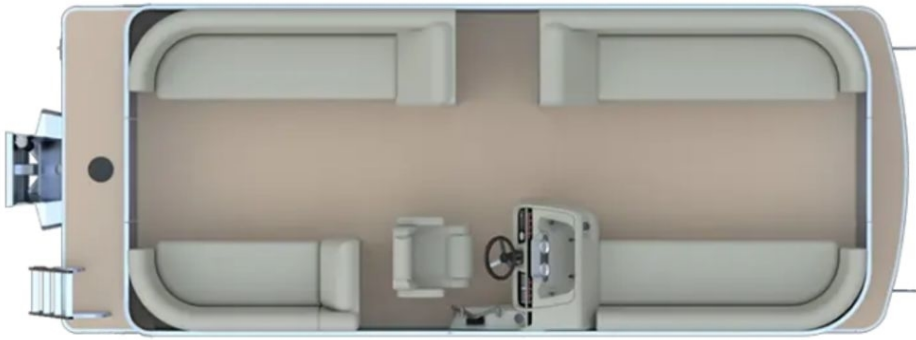

## Call For Price

Overall Length  
**23' 10"**

Passengers  
**12-16**

Max HP  
**150-300**

### Description

Boat: Godfrey SW 2286 SBX