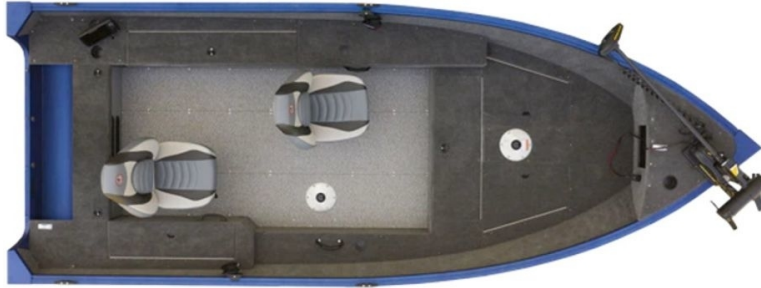

## Description

ALUMACRAFT ESCAPE 165 TL - SHORELAND'R ALV18LN-16 -  
TRAVEL COVER - IN STOCK

---

## GENERAL INFORMATION

---

Manufacturer	Alumacraft
Model Year	2023
Model Name	Escape 165 Tiller
Model Code	Escape 165 Tiller
Stock Number	NAB1812
Color	Blue
Condition	NEW
Engine	