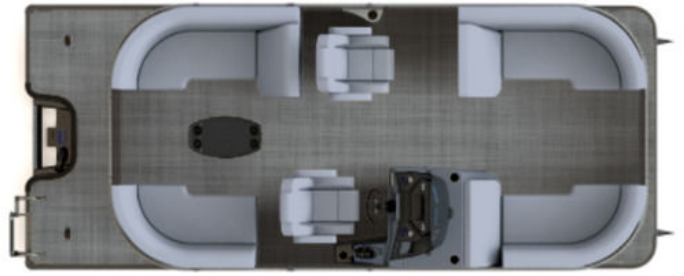

NEW 2024 Sylvan L1 LZ

\$49,770

Description

Mercury 50ELPT CT, Engine Upgrade Options Available Playpen cover, Sea Weave flooring

GENERAL INFORMATION

| | |
|--------------|---------------------|
| Manufacturer | Sylvan |
| Model Year | 2024 |
| Model Name | L1 LZ |
| Model Code | L1 LZ |
| Stock Number | B000835670 |
| Color | Blue/White Graphics |
| Condition | NEW |
| Engine | |