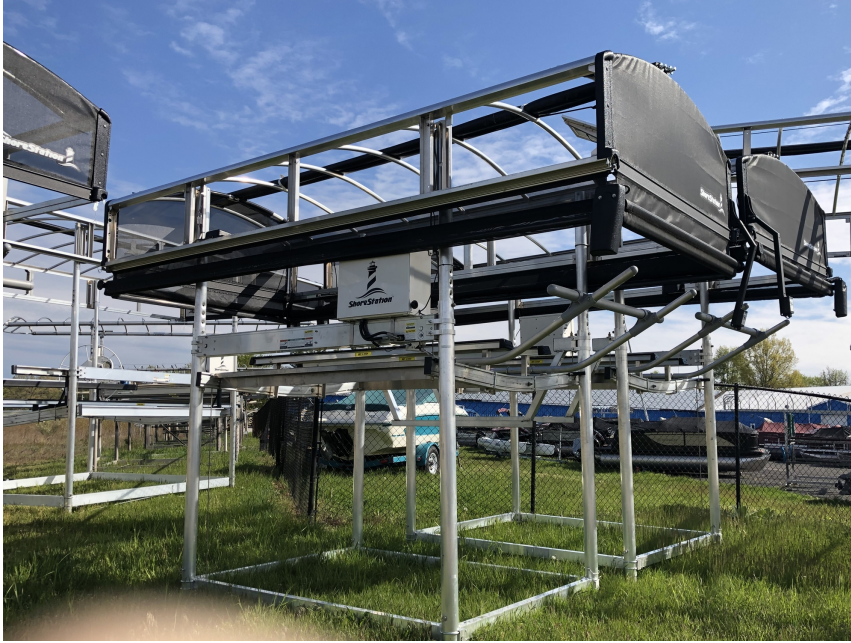

NEW 2021 Shorestation SSV1564HY w/ Shorescreen

Call For Price

Description

No description available

GENERAL INFORMATION

Manufacturer	Shorestation
Model Year	2021
Model Name	SSV1564HY w/ Shorescreen
Model Code	SSV1564HY w/ Shorescreen
Stock Number	
Color	Silver / Silver
Condition	NEW
Engine	

Contact

Culver's Portside Marina
514 W. Mill Street
Culver, IN 46511
Phone: 574-842-5000
Website:
<http://www.culversportsidemarina.com>